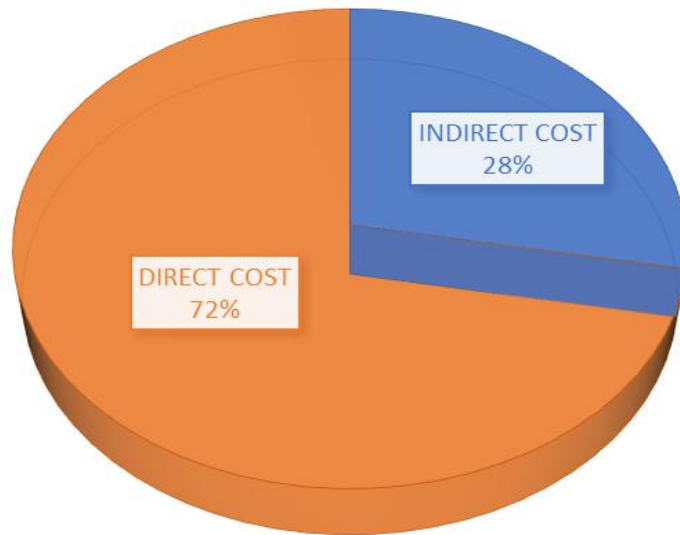

PENDAYAGUNAAN

DIRECT COST